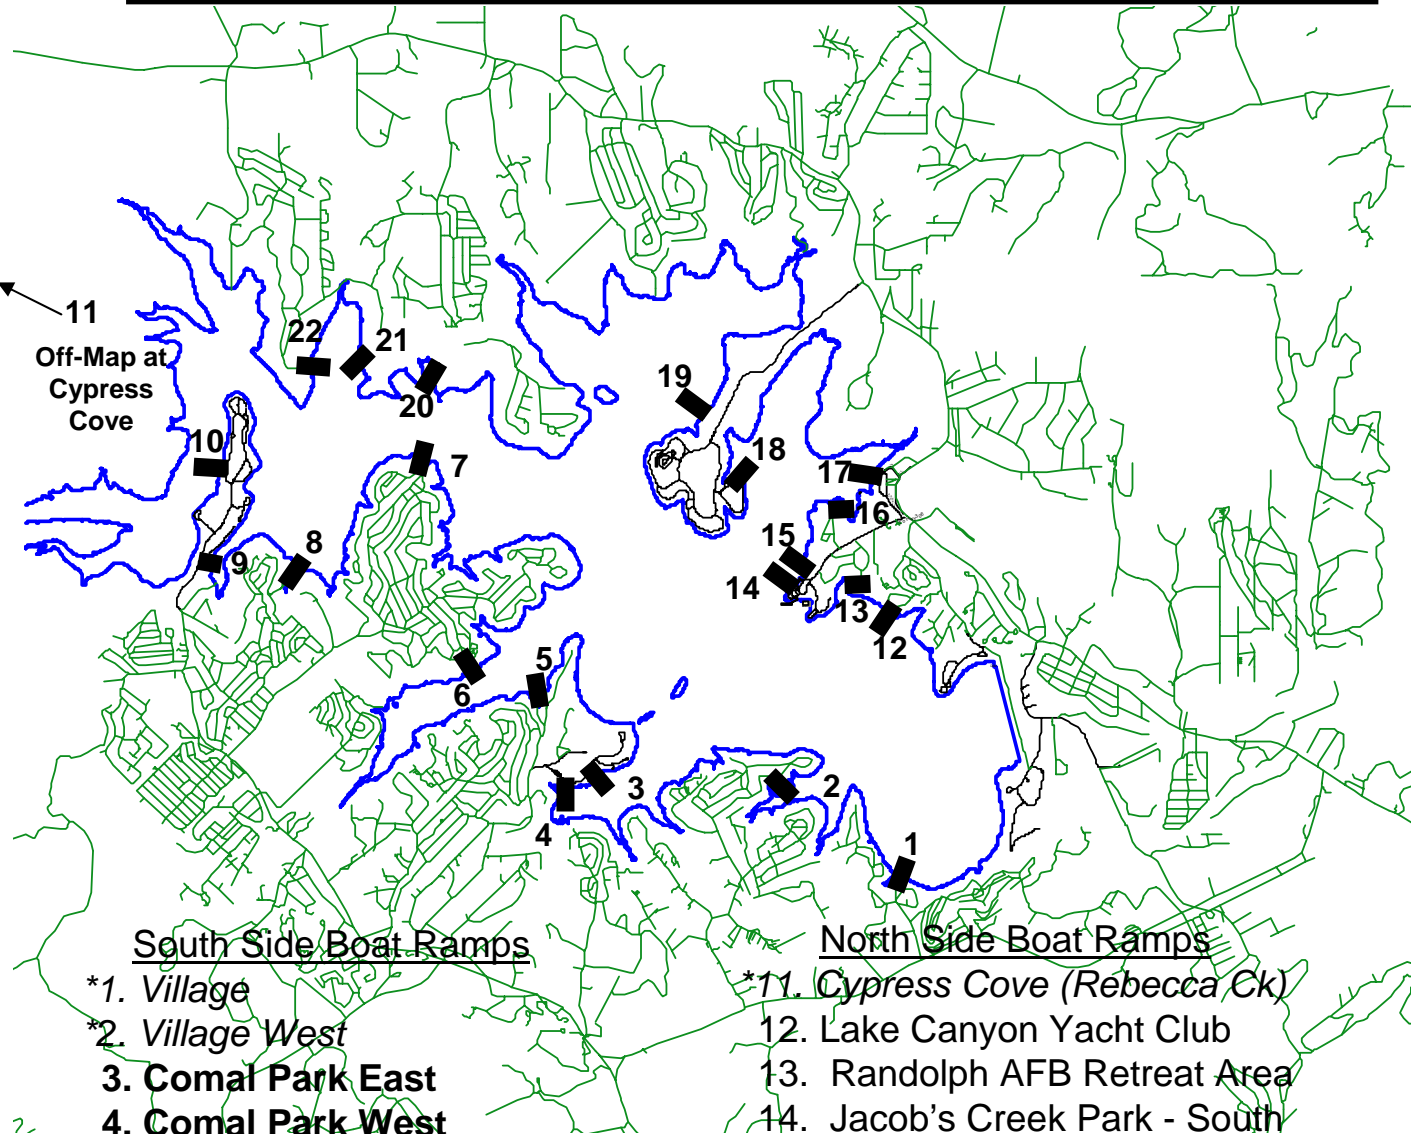

Canyon Lake Public Boat Ramps

South Side Boat Ramps

- *1. *Village*
- *2. *Village West*
- 3. Comal Park East**
- 4. Comal Park West**
- *5. *Canyon Lake Forest*
- *6. *Canyon Lake Hills I – East*
- *7. *Canyon Lake Hills II – West*
- *8. *Canyon Springs Resort*
- 9. Cranes Mill Marina
- 10. Cranes Mill Park**

North Side Boat Ramps

- *11. *Cypress Cove (Rebecca Ck)*
- 12. Lake Canyon Yacht Club
- 13. Randolph AFB Retreat Area
- 14. Jacob's Creek Park - South
- 15. Jacob's Creek Park - North
- 16. Ft Sam Houston Rec Area
- *17. **Little Jacob's Creek**
- 18. Canyon Park Campground**
- 19. Canyon Park Marina
- 20. Potter's Creek Campground**
- * 21. **Potter's Creek West**
- * 22. *Canyon Lake Shores*

Bold Type Denotes COE Ramp

Italic Types Denotes WORD Ramp

* 24 hour Access Boat Ramp